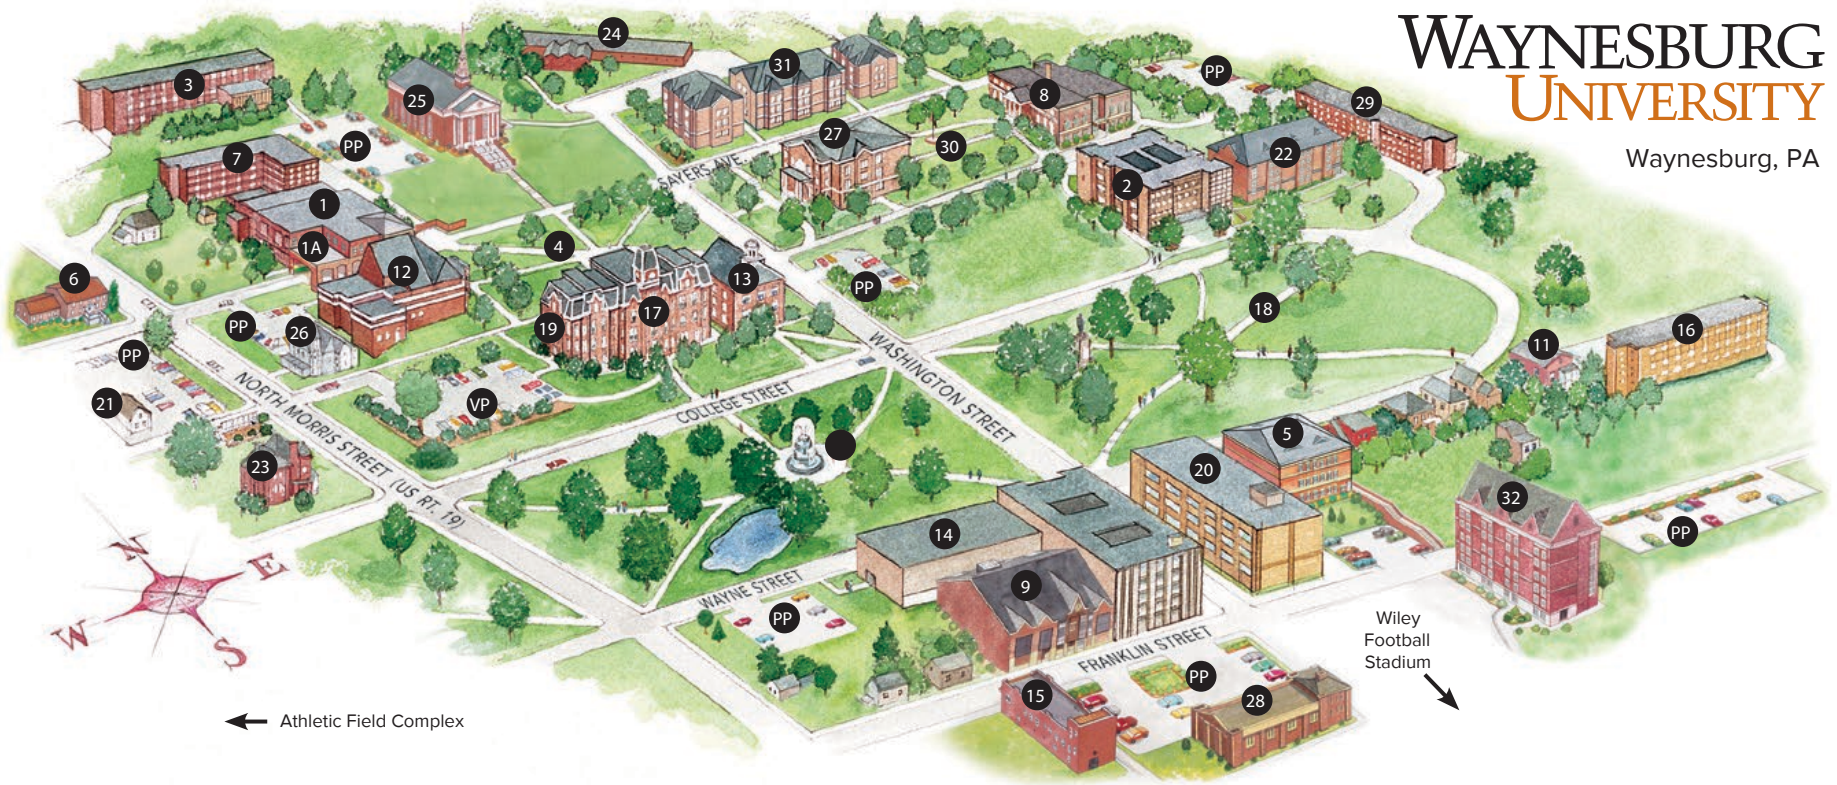

# WAYNESBURG UNIVERSITY

Waynesburg, PA

## Campus Buildings

- |    |   |    |                                 |
|----|---|----|---------------------------------|
| 1  | Benedum Hall  | 18 | Monument Park                   |
| 1A | Fine Arts Center                                    | 19 | Paul R. Stewart Museum          |
| 2  | Buhl Humanities Building                            | 20 | Paul R. Stewart Science Hall    |
| 3  | Burns Hall*   | 21 | Physical Plant                  |
| 4  | Carl D. Johnson Commons                             | 22 | Pollock Hall*                   |
| 5  | Center for Research and Economic Development (CRED) | 23 | President's Home                |
| 6  | CSI Center  | 24 | Ray Hall*                       |
| 7  | Denny Hall*   | 25 | Roberts Chapel                  |
| 8  | Eberly Library                                      | 26 | Stone Guest House               |
| 9  | Fitness Center                                      | 27 | Stover Campus Center            |
| 10 | Fountain Park                                       | 28 | Student Health Services         |
| 11 | Goodwin House                                       | 28 | Information Technology Services |
| 12 | Goodwin Performing Arts Center (GPAC)               | 29 | Thayer Hall*                    |
| 13 | Hanna Hall  | 30 | Veterans Memorial Plaza         |
| 14 | Marisa Field House/Gymnasium                        | 31 | West-South-East Halls*          |
| 15 | Marine Biology Lab                                  | 32 | Willison Residence Hall*        |
| 16 | Martin Hall*  | PP | Permit Parking                  |
| 17 | Miller Hall/Admissions Office                       | VP | Visitor Parking                 |
|    |   | *  | Residence Halls                 |